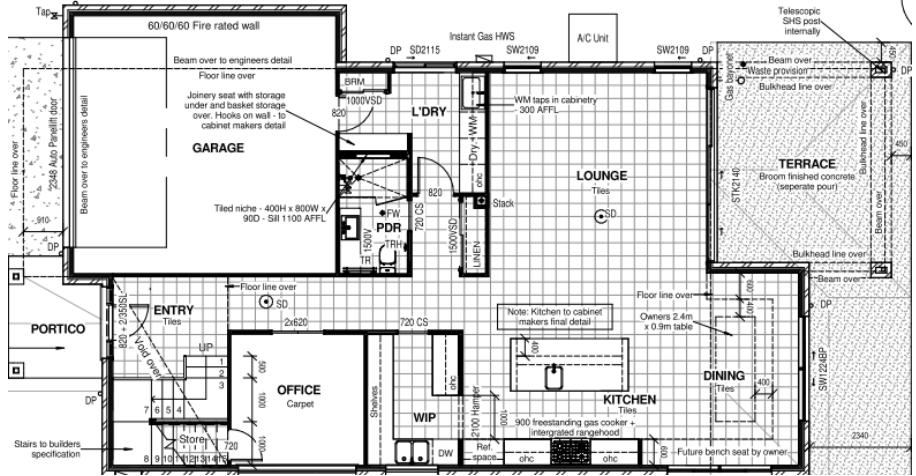

Liberty 32
Hampton Facade

Lot Width – 12.5M

Area Schedule	
FF - Living	143.20 m ²
Garage	38.84 m ²
GF - Living	117.69 m ²
Portico	5.06 m ²
Terrace	19.31 m ²
Grand total	324.11 m²