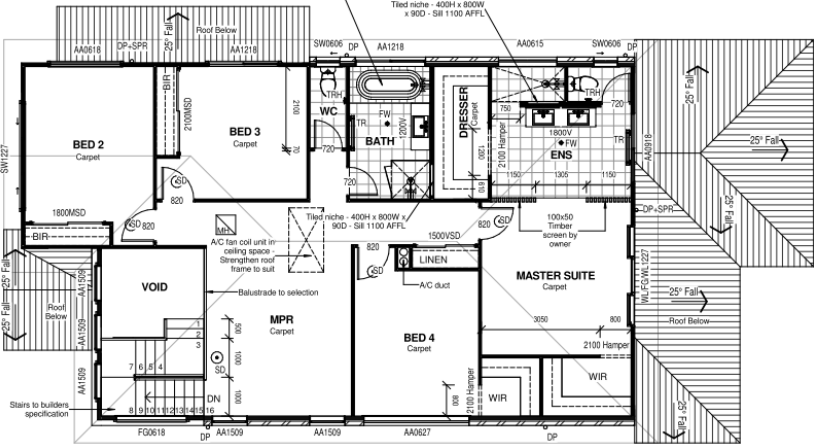

Liberty 32
Hampton Facade

Lot Width – 12.5M

Area Schedule	
FF - Living	143.20 m ²
Garage	38.84 m ²
GF - Living	117.69 m ²
Portico	5.06 m ²
Terrace	19.31 m ²
Grand total	324.11 m²